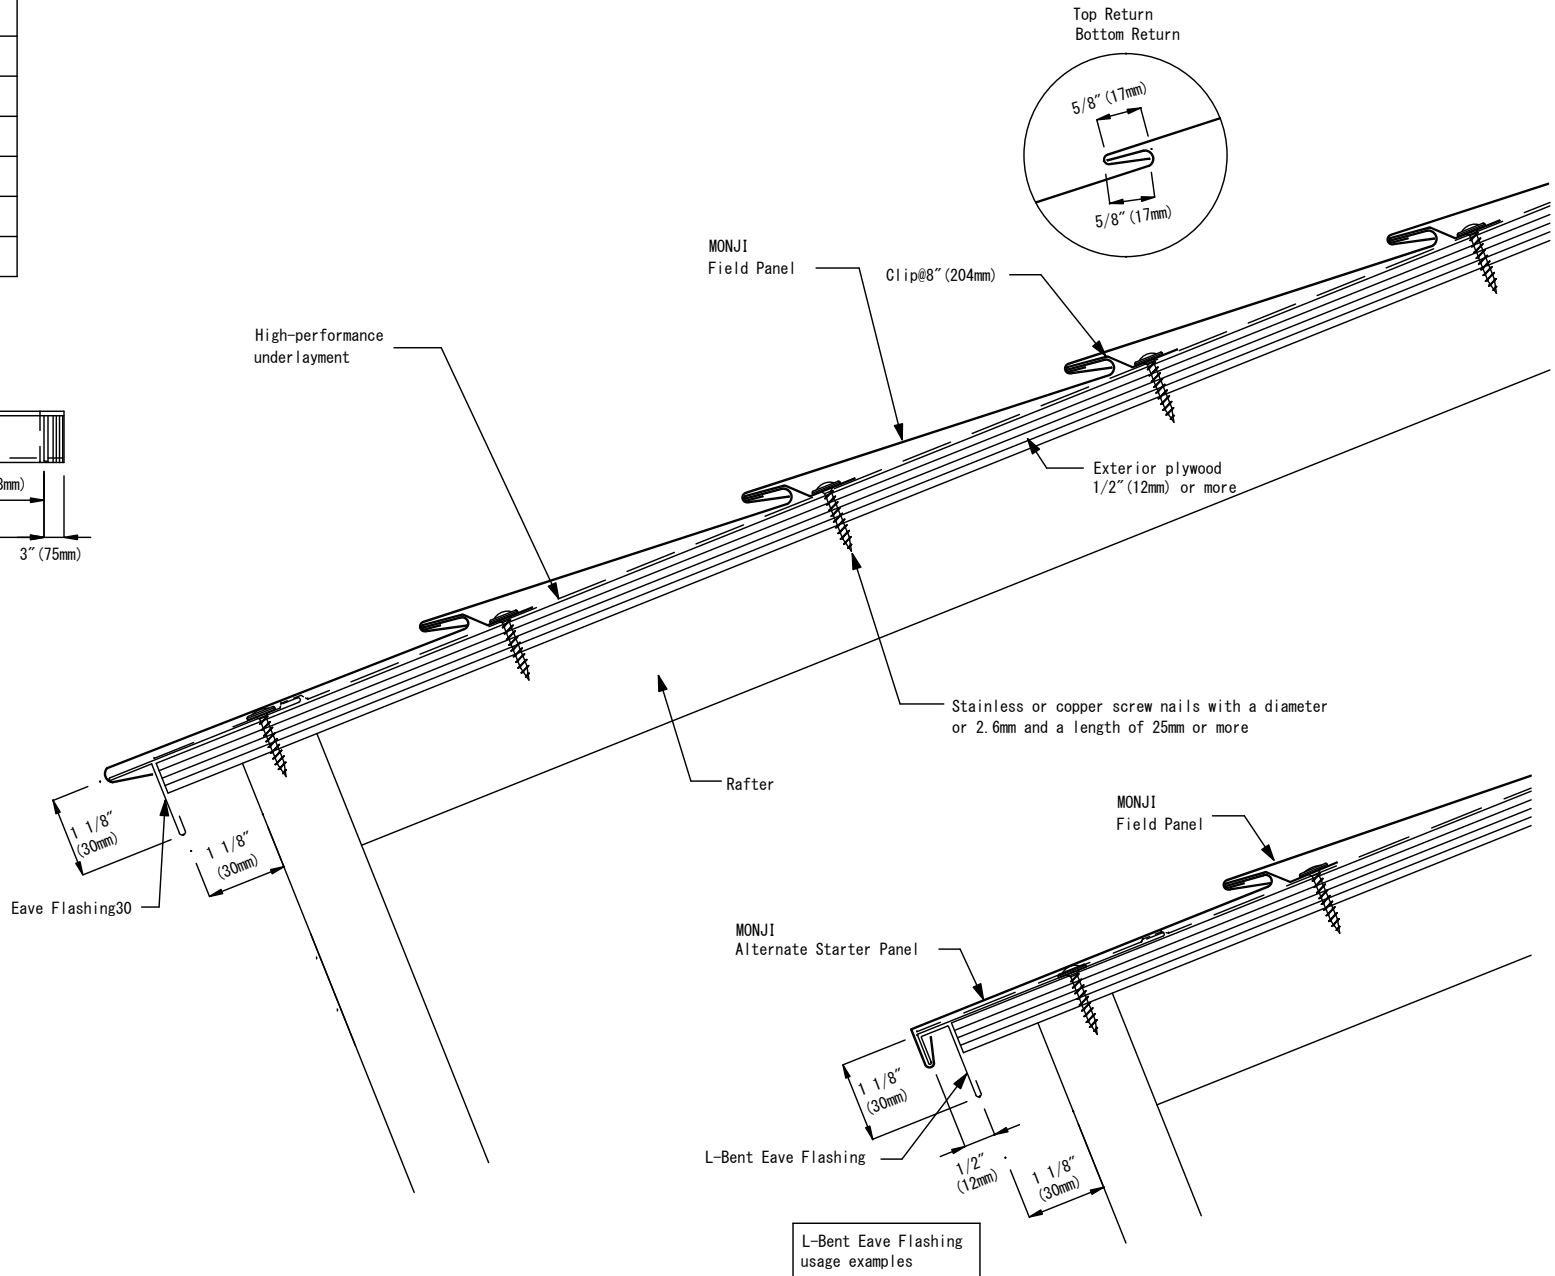

MONJI Standards Chart

Model	Movement Width
130	5 1/8" (130mm)
150	5 7/8" (150mm)
175	6 6/8" (175mm)
182	7 1/8" (182mm)
227	8 7/8" (227mm)
250	9 7/8" (251mm)

REMARKS

PRODUCT  
Roof Shingles MONJI

Eaves Detail

SCALE  
1:2

DATE  
1. 2005

MORIKUNI CO., Ltd

No. C1-1  
64