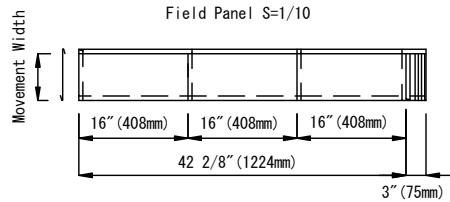

MONJI Standards Chart

Model	Movement Width
130	5 1/8" (130mm)
150	5 7/8" (150mm)
175	6 6/8" (175mm)
182	7 1/8" (182mm)
227	8 7/8" (227mm)
250	9 7/8" (251mm)

REMARKS

PRODUCT  
Roof Shingles MONJI

Eaves Detail